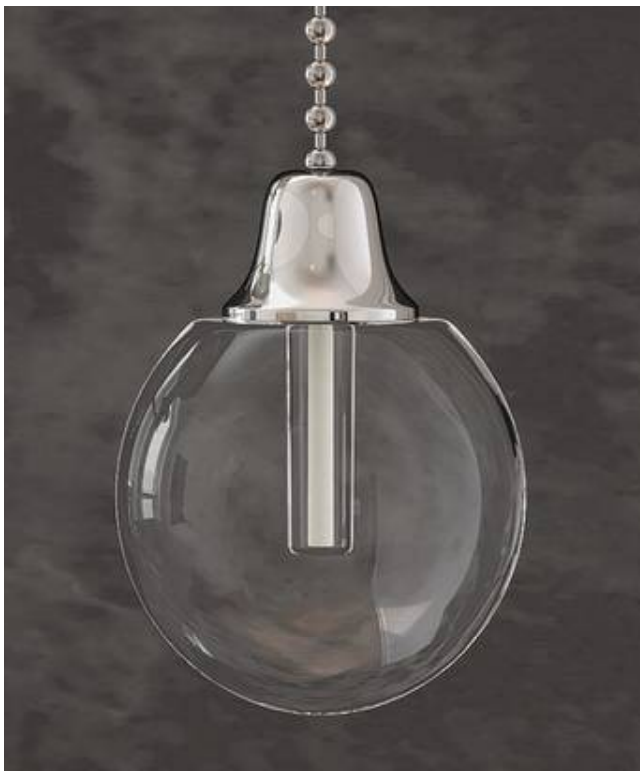

# VEGA LIGHT-PULL

## SELF-LUMINOUS LIGHT-PULL

A Vega Light-Pull transforms the light switch into a feature of your bathroom or shower-room, combining an elegant high quality light fitting with a unique self-powered light source. By continuously glowing in the dark the Vega makes it safe and easy to find your way. Made in English crystal, Vega is attractive in daytime and eye-catching in darkness, enhancing safety in your home.

Green "Bell" Top Illustrated

- **Uniquely reliable trigalight® light source**
- **Attractive, hand-crafted crystal enclosure**
- **Continuously illuminated for 10+ years**
- **No batteries, bulbs or switches needed**
- **No charging by ambient light needed**
- **Nine trigalight® colour options**
- **Screw-top for easy, secure attachment**
- **Three stylish stainless steel top options**
- **Cost-effective, no spares or maintenance**
- **Designed and made in Great Britain**

## Illumination

Vega Light-Pulls incorporate a trivalight® Gaseous Tritium Light Source (GTLS) which provides a reliable, safe and self-powered source of continuous light output. No electrical supply, battery or charging by ambient light is required during the lifetime of the product. GTLS comprise a sealed borosilicate glass capsule which contains a tiny amount of gaseous tritium, the power supply for the device. Beta-particle radiation (ie. electrons, released by the gaseous tritium as it decays) is harnessed to energise a phosphor coating on the inside surface of the capsule, causing it to glow. As a sealed source, they are non-emissive and of very low energy levels, so there is no external radiation risk. GTLS contain no moving parts and, because the unit is continuously energised, an off/on switch is not required. They will remain energised for more than 10 maintenance-free years, even during extended periods of complete darkness. Trivalight® devices can be used in any environmental conditions, even under water and in temperatures ranging from -20° to 70°C.